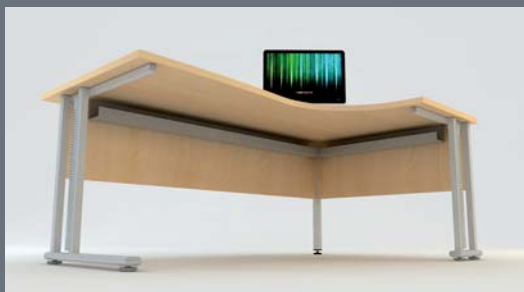

Rectangular

FR18	1800mm w x 800mm d x 725mm h	£253.00
FR16	1600mm w x 800mm d x 725mm h	£242.00
FR14	1400mm w x 800mm d x 725mm h	£230.00
FR12	1200mm w x 800mm d x 725mm h	£218.00
FR18/6	1800mm w x 600mm d x 725mm h	£245.00
FR16/6	1600mm w x 600mm d x 725mm h	£234.00
FR14/6	1400mm w x 600mm d x 725mm h	£222.00
FR12/6	1200mm w x 600mm d x 725mm h	£210.00

Desking Groups

All Flexi desking can be configured in multiple groups or as individual set pieces.
Shown with optional dividing screens and desk high and underdesk mobile pedestals.

Wire Management Tray