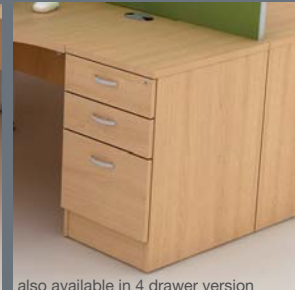

DHPF
3 Drawer Desk High Pedestal

also available in 3 drawer version

RRP £176.00